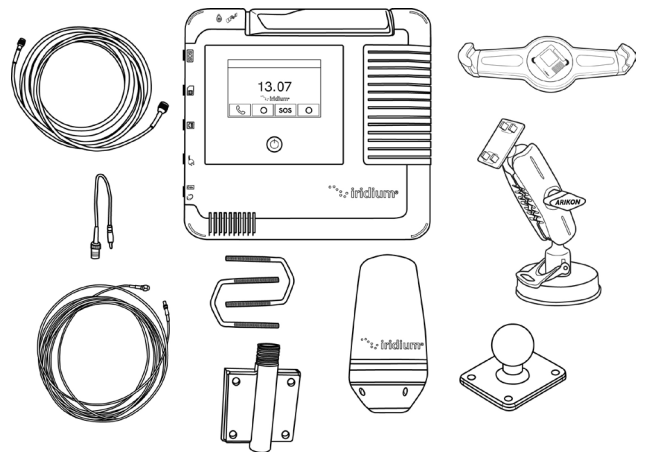

Iridium GO! exec™ Fixed Installation Kit

FACT SHEET

Add Versatility, Inside and Out

Get more from your Iridium GO! exec with the Fixed Installation Kit – designed specifically for remote buildings or recreational boating.

On Land

Whether you're a remote worker, scientist, or adventure-seeker – connect wherever you go! Your Iridium GO! exec Fixed Installation Kit lets you mount your device on any building to extend the use of satellite communications indoors. In emergency situations, even if the local infrastructure has been compromised, humanitarian or aid workers can make high quality voice calls and use chat applications over the Iridium Certus® 100 midband service, featuring speeds of up to 22 Kbps transmit / 88 Kbps receive.

At Sea

When you need to stay connected at sea, the Iridium GO! exec Fixed Installation Kit is your solution. Using its external antenna, you and your passengers can stay updated on changing conditions, or connect with colleagues and loved ones via phone, chat apps, email, or social media – all from the comfort of the your personal vessel.

Features	Certifications	Markets
<ul style="list-style-type: none"> ▶ Enables enhanced connectivity indoors ▶ One solution for land or maritime use ▶ Quick + easy installation ▶ 1-year Warranty 	<ul style="list-style-type: none"> ▶ IP65 for Iridium GO! exec device (with all port covers closed) & IP68 for Fixed Installation Kit with Antenna <ul style="list-style-type: none"> - Dust - Water ▶ MIL-STD 810H <ul style="list-style-type: none"> - Shock - Vibration 	<ul style="list-style-type: none"> ▶ On land: Remote homeowners, vacationers/adventurers, scientific research, remote industry, humanitarian ▶ At sea: Recreational maritime